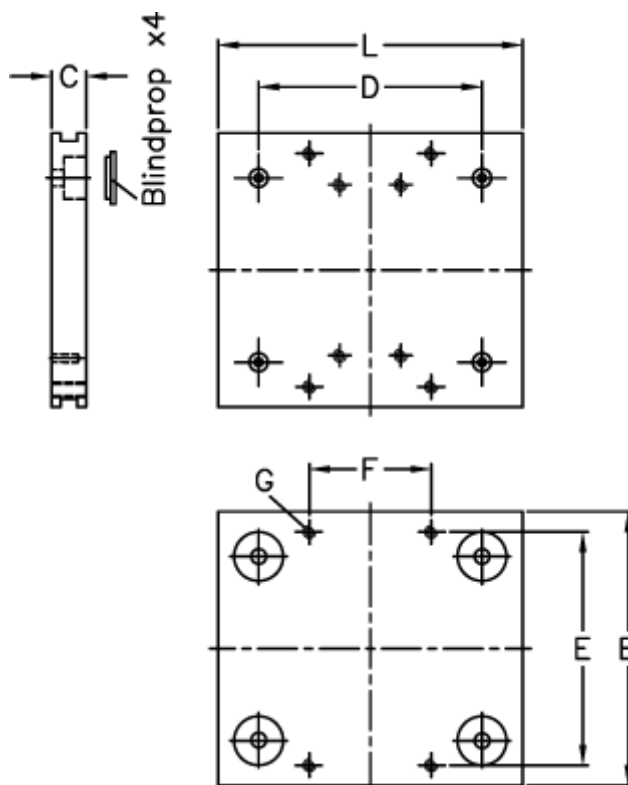

Article number: 057113020065

Description: Hepco GV3 carriage plate CP 20 18 L65

Measures

B	= 64
C	= 10.00
d	= 43
E	= 50
F	= 20
For bearing	= 18
For slide	= V/NV 20
L	= 65

Threaded hole G = 4 x M5